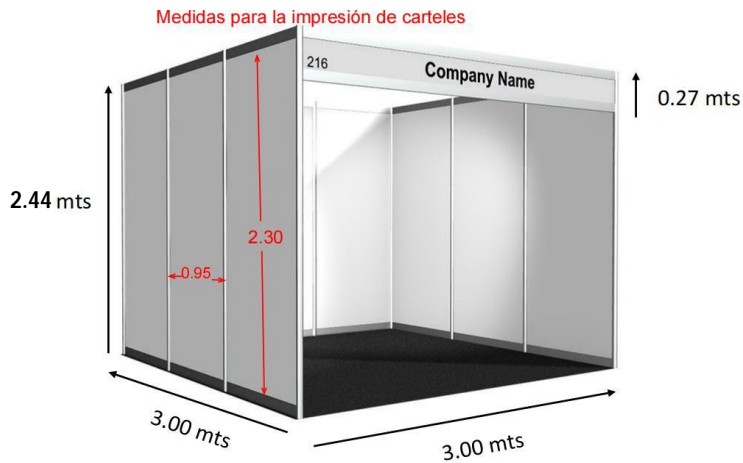

1 power plug for each booth (9-27sqm)

9sqm including: 2 or 3 sides hard wall, Fascia, 1 counter; 1 table; 3 chairs; floor carpet.

12sqm including: 2 or 3 sides hard wall, Fascia, 1 counter; 1 table; 4 chairs; floor carpet.

15sqm including: 2 or 3 sides hard wall, Fascia,

1 counter; 2 table; 4 chairs;
floor carpet.

Measurements for Printing Posters

Measurements for Printing Counter Posters